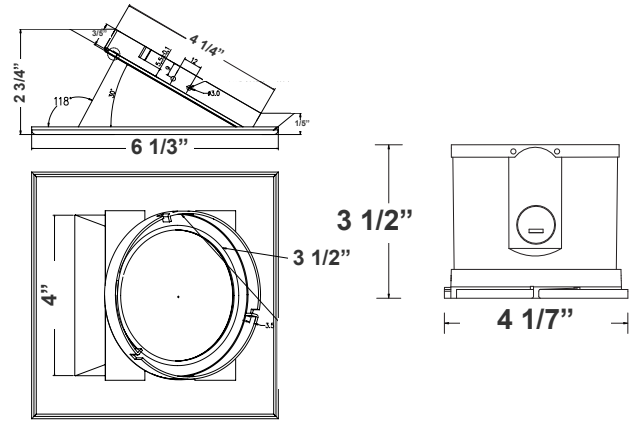

Project Name: _____

Note: _____ | Type: _____

6 1/4" (H) X 4" (W)

Ideal for hotel, offices, retail outlets, restaurant, parking garages, conference room, education facilities and more.

Features

- 4" Haze & White Finish TRIM
- MCT: The Switch Is On The Light Engine
- Mounting Options: Recessed
- 5-Year Warranty
- Lifespan: 50,000 hrs.

Technical Specifications

Electrical:

- Voltage: 120-277VAC 50/60Hz
- Wattage: 15W
- Power Factor: >0.90
- Efficacy: 85 LPW

Mechanical:

- 4" Haze & White Finish TRIM
- Mounting Options: Recessed
- Temperature Rating: Designed to Operate in Temperatures 113°F
- Housing Not Required. Two Spring Clips To Hold The Fixture In Place
- No IC-Rated
- Suitable For Damp Locations
- 5-Year Warranty